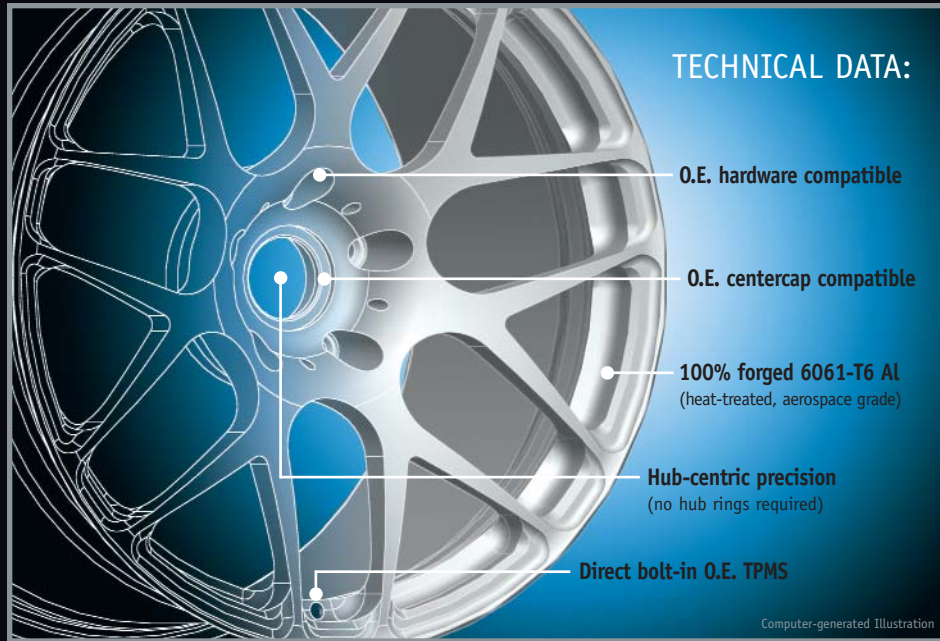

HRE

Monoblok™ 1-Piece Forged Series

Monoblok™ 1-Piece Forged Wheels: Precision, Performance and Style.