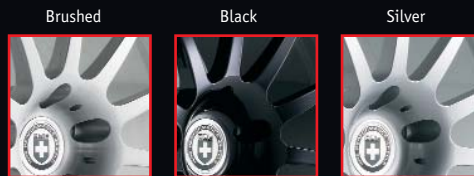

Your Choice of Finishes:

The Monoblok Series for Porsche® offers a selection of four standard finishes to match your unique style. Choose from HRE's famous Brushed Aluminum with clear-coat, Gloss or Satin Black powdercoat, or our Brilliant Silver metallic powdercoat. Call for custom options such as Chrome or custom colors.